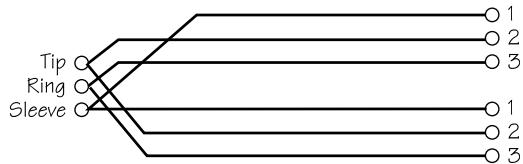

'Y' Leads (Balanced) *Where used....Aux, Mix outputs*

Headphone Splitter

Headphone Separator

'Y' Leads (Unbalanced)